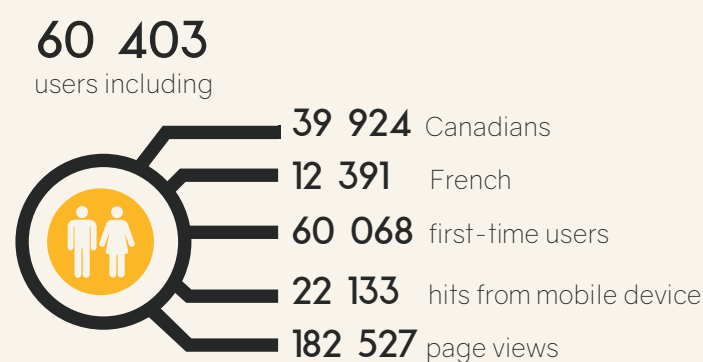

EN BREF

GUIDE TOURISTIQUE

SITE WEB

POINTS SAILLANTS

DÉMOGRAPHIE

MÉDIAS SOCIAUX

AGENT DE DÉVELOPPEMENT ÉCONOMIQUE

BaladoDécouverte Rouleauville-Mission

2018-2019

403-802-0880

www.tourismealberta.ca

Tourism is a major economic driver in Alberta, stimulating the demand for local services, creating employment for a dynamic and bilingual workforce and diversifying the economy with a multitude of revenue sources. By marketing directly to Francophones throughout the world and promoting service offerings in French as a value added, the Conseil de développement économique de l'Alberta (CDÉA), through Tourisme Alberta, is a leader in Francophone tourism development in the province.

IN A NUTSHELL

VISITOR GUIDE

WEBSITE

HIGHLIGHTS

DEMOGRAPHICS

SOCIAL MEDIA

ECONOMIC DEVELOPMENT INITIATIVES

BaladoDiscovery
Rouleauville-Mission