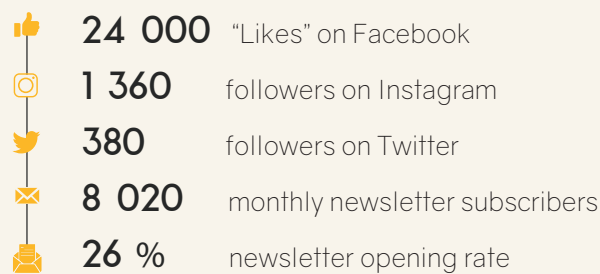

IN A NUTSHELL

VISITOR GUIDE

WEBSITE

HIGHLIGHTS

DEMOGRAPHICS

SOCIAL MEDIA

ECONOMIC DEVELOPMENT INITIATIVES

BaladoDiscovery
Rouleauville-Mission